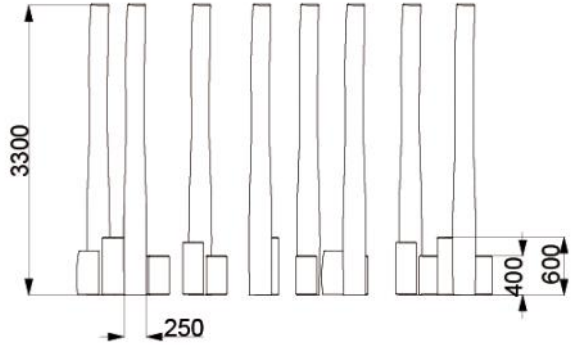

# 1. BALANCE

---

Front View

Top View

Product Information	Dimensions (mm)
Category: Balancing Challenge	Length: 4600
Name: Slalom Log Stilts	Width: 1150
Code: BC01	Height: 3300

# SLALOM LOG STILTS

Top View

Front View

Side View

Product Information	Dimensions (mm)
Category: Balancing Challenge	Length: 5400
Name: Notched Slalom Logs	Width: 1000
Code: BC02	Height: 1500

## 2. GATHERING

---

Product Information	Dimensions (mm)
Category: Cubbies	Length: 4500
Name: Log Humpy	Width: 2500
Code: C02	Height: 1500

Front View

Top View

### 3. DISCOVERING

---

Side View

Front View

Top View

Product Information	Dimensions (mm)
Category: Cubbies	Length: 3600
Name: Pirate Ship	Width: 4200
Code: C05	Height: 3400