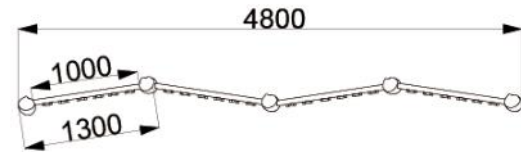

### 3. DISCOVERING

---

Side View

Front View

Top View

Product Information	Dimensions (mm)
Category: Cubbies	Length: 3600
Name: Pirate Ship	Width: 4200
Code: C05	Height: 3400

# TREASURE CHEST

Front View

Top View

Product Information	Dimensions (mm)
Category: Fence	Length: 4800
Name: Picket Fence	Width: Balusters 86x19 mm
Code: FE01	Height: 1000