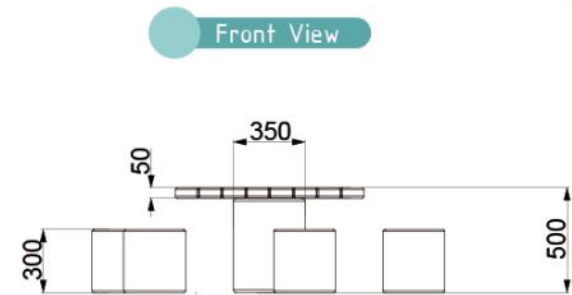

Height: 2600

Front View

Top View

# BRANCH TUNNEL

Product Information	Dimensions (mm)
Category: Tee Pees	Length: 3200
Name: Log Tee Pee	Width: 3200
Code: TP01	Height: 3500

# LOG TEE PEE

with Log Seats or Mushroom Seats

Product Information	Dimensions (mm)
Category: Seating	Length: 900
Name: Mushroom Table	Width: 900
Code: ST01	Height: 500

### 3. DISCOVERING

---

Side View

Front View

Top View

Product Information	Dimensions (mm)
Category: Cubbies	Length: 3600
Name: Pirate Ship	Width: 4200
Code: C05	Height: 3400