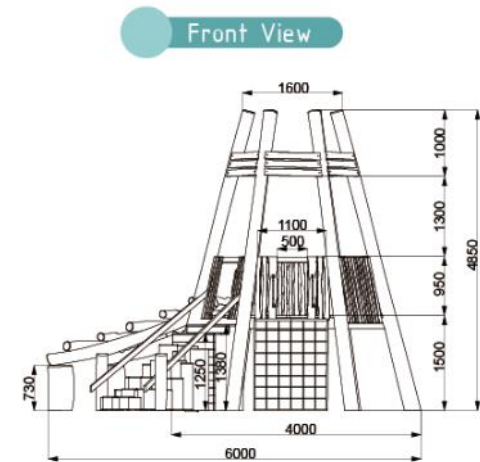

### 3. DISCOVERING

---

Side View

Front View

Top View

Product Information	Dimensions (mm)
Category: Cubbies	Length: 3600
Name: Pirate Ship	Width: 4200
Code: C05	Height: 3400

## 4. CLIMBING FORTS

Front View

Top View

Product Information	Dimensions (mm)
Category: Forts	Length: 8000
Name: Big Log Fort	Width: 6000
Code: F003	Height: 3500

# BIG LOG FORT

Product Information	Dimensions (mm)
Category: Forts	Length: 6000
Name: Tee Pee Fort	Width: 5300
Code: F002	Height: 4850

## 5. WATER PLAY

Front View

Top View

Product Information	Dimensions (mm)
Category: Sculptures	Length: 3100
Name: Carved Water Play	Width: 250
Code: SC01	Height: 500