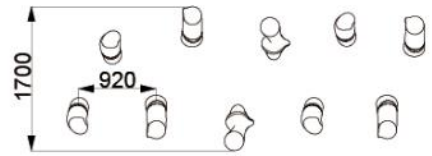

# 1. BALANCE

---

Front View

Top View

Product Information	Dimensions (mm)
Category: Balancing Challenge	Length: 4600
Name: Slalom Log Stilts	Width: 1150
Code: BC01	Height: 3300

# SLALOM LOG STILTS

Top View

Front View

Side View

Product Information	Dimensions (mm)
Category: Balancing Challenge	Length: 5400
Name: Notched Slalom Logs	Width: 1000
Code: BC02	Height: 1500

# NOTCHED SLALOM LOG

Product Information

Category: Balancing Challenge

Name: Overlapping Balancing Logs

Code: BC03

Dimensions (mm)

Length: 4000

Width: 2000

### 3. DISCOVERING

---

Side View

Front View

Top View

Product Information	Dimensions (mm)
Category: Cubbies	Length: 3600
Name: Pirate Ship	Width: 4200
Code: C05	Height: 3400