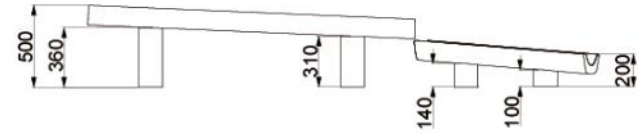

### 3. DISCOVERING

---

Side View

Front View

Top View

Product Information	Dimensions (mm)
Category: Cubbies	Length: 3600
Name: Pirate Ship	Width: 4200
Code: C05	Height: 3400

## 5. WATER PLAY

Front View

Top View

Product Information	Dimensions (mm)
Category: Sculptures	Length: 3100
Name: Carved Water Play	Width: 250
Code: SC01	Height: 500