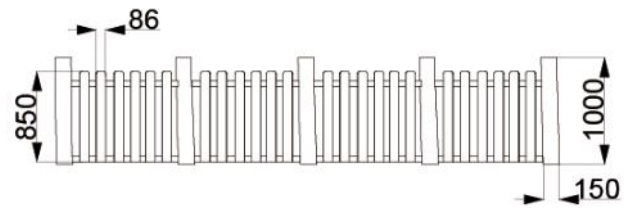

# SLALOM LOG STILTS

Top View

Front View

Side View

Product Information	Dimensions (mm)
Category: Balancing Challenge	Length: 5400
Name: Notched Slalom Logs	Width: 1000
Code: BC02	Height: 1500

### 3. DISCOVERING

---

Side View

Front View

Top View

Product Information	Dimensions (mm)
Category: Cubbies	Length: 3600
Name: Pirate Ship	Width: 4200
Code: C05	Height: 3400

Length: 1200

Width: 500

Height: 530

# TREASURE CHEST

Front View

Top View

Product Information	Dimensions (mm)
Category: Fence	Length: 4800
Name: Picket Fence	Width: Balusters 86x19 mm
Code: FE01	Height: 1000