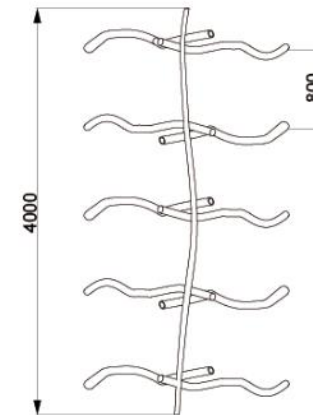

## 2. GATHERING

---

Product Information	Dimensions (mm)
Category: Cubbies	Length: 4500
Name: Log Humpy	Width: 2500
Code: C02	Height: 1500

Front View

Top View

# LOG HUMPHY

Product Information

Category: Cubbies

Name: Branch Tunnel

Code: C01

Dimensions (mm)

Length: 4000

Width: 1800

Height: 2600

Front View

Top View

# BRANCH TUNNEL

Product Information	Dimensions (mm)
Category: Tee Pees	Length: 3200
Name: Log Tee Pee	Width: 3200
Code: TP01	Height: 3500