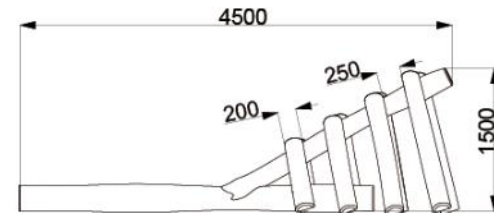

## 2. GATHERING

---

Product Information	Dimensions (mm)
Category: Cubbies	Length: 4500
Name: Log Humpy	Width: 2500
Code: C02	Height: 1500

Front View

Top View

# LOG HUMPHY

Product Information

Category: Cubbies

Name: Branch Tunnel

Code: C01

Dimensions (mm)

Length: 4000

Width: 1800

Height: 2600

Front View

Top View

### 3. DISCOVERING

---

Side View

Front View

Top View

Product Information	Dimensions (mm)
Category: Cubbies	Length: 3600
Name: Pirate Ship	Width: 4200
Code: C05	Height: 3400