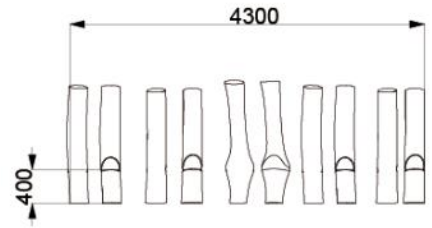

# 1. BALANCE

---

Front View

Top View

Product Information	Dimensions (mm)
Category: Balancing Challenge	Length: 4600
Name: Slalom Log Stilts	Width: 1150
Code: BC01	Height: 3300

# SLALOM LOG STILTS

Top View

Front View

Side View

Product Information	Dimensions (mm)
Category: Balancing Challenge	Length: 5400
Name: Notched Slalom Logs	Width: 1000
Code: BC02	Height: 1500

## 2. GATHERING

---

Product Information	Dimensions (mm)
Category: Cubbies	Length: 4500
Name: Log Humpy	Width: 2500
Code: C02	Height: 1500

Front View

Top View

### 3. DISCOVERING

---

Side View

Front View

Top View

Product Information	Dimensions (mm)
Category: Cubbies	Length: 3600
Name: Pirate Ship	Width: 4200
Code: C05	Height: 3400