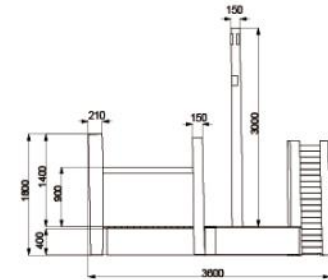

# SLALOM LOG STILTS

Top View

Front View

Side View

Product Information	Dimensions (mm)
Category: Balancing Challenge	Length: 5400
Name: Notched Slalom Logs	Width: 1000
Code: BC02	Height: 1500

### 3. DISCOVERING

---

Side View

Front View

Top View

Product Information	Dimensions (mm)
Category: Cubbies	Length: 3600
Name: Pirate Ship	Width: 4200
Code: C05	Height: 3400

Length: 1200

Width: 500

Height: 530

# TREASURE CHEST

Front View

Top View

Product Information	Dimensions (mm)
Category: Fence	Length: 4800
Name: Picket Fence	Width: Balusters 86x19 mm
Code: FE01	Height: 1000