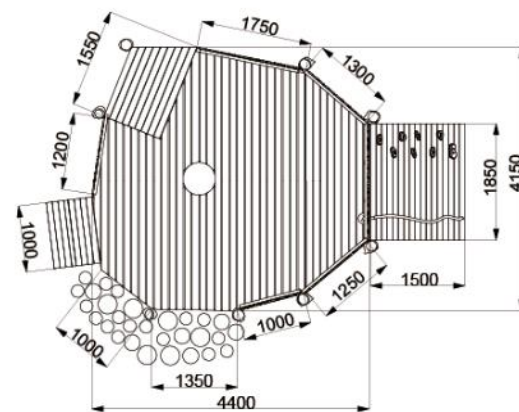

# BIG LOG FORT

Product Information	Dimensions (mm)
Category: Forts	Length: 6000
Name: Tee Pee Fort	Width: 5300
Code: F002	Height: 4850

# TEE PEE FORT

Product Information	Dimensions (mm)
Category: Forts	Length: 4400
Name: Preschool Tee Pee Fort	Width: 2800
Code: F001	Height: 3000

# PRESCHOOL TEE PEE FORT

Front View

Top View

Product Information	Dimensions (mm)
Category: Forts	Length: 6600
Name: Tree Fort	Width: 4150
Code: F005	Height: 3200

## 5. WATER PLAY

Front View

Top View

Product Information	Dimensions (mm)
Category: Sculptures	Length: 3100
Name: Carved Water Play	Width: 250
Code: SC01	Height: 500