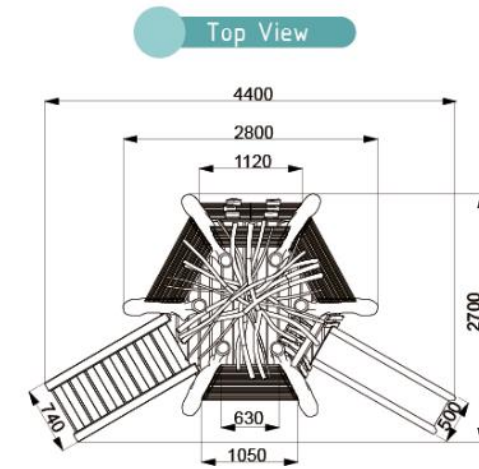

Length: 1200

Width: 500

Height: 530

## 4. CLIMBING FORTS

Front View

Top View

Product Information	Dimensions (mm)
Category: Forts	Length: 8000
Name: Big Log Fort	Width: 6000
Code: F003	Height: 3500

# BIG LOG FORT

Product Information	Dimensions (mm)
Category: Forts	Length: 6000
Name: Tee Pee Fort	Width: 5300
Code: F002	Height: 4850

# TEE PEE FORT

Product Information	Dimensions (mm)
Category: Forts	Length: 4400
Name: Preschool Tee Pee Fort	Width: 2800
Code: F001	Height: 3000