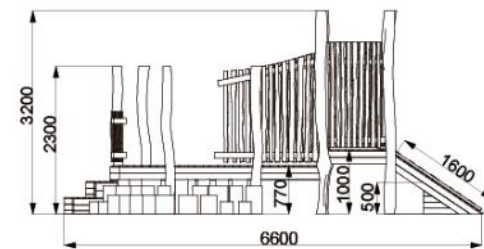

# BIG LOG FORT

Product Information	Dimensions (mm)
Category: Forts	Length: 6000
Name: Tee Pee Fort	Width: 5300
Code: F002	Height: 4850

# TEE PEE FORT

Product Information	Dimensions (mm)
Category: Forts	Length: 4400
Name: Preschool Tee Pee Fort	Width: 2800
Code: F001	Height: 3000

# PRESCHOOL TEE PEE FORT

Front View

Top View

Product Information	Dimensions (mm)
Category: Forts	Length: 6600
Name: Tree Fort	Width: 4150
Code: F005	Height: 3200

## 5. WATER PLAY

Front View

Top View

Product Information	Dimensions (mm)
Category: Sculptures	Length: 3100
Name: Carved Water Play	Width: 250
Code: SC01	Height: 500