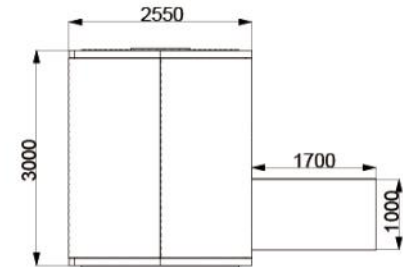

# SLALOM LOG STILTS

Top View

Front View

Side View

Product Information	Dimensions (mm)
Category: Balancing Challenge	Length: 5400
Name: Notched Slalom Logs	Width: 1000
Code: BC02	Height: 1500

### 3. DISCOVERING

---

Side View

Front View

Top View

Product Information	Dimensions (mm)
Category: Cubbies	Length: 3600
Name: Pirate Ship	Width: 4200
Code: C05	Height: 3400

## 5. WATER PLAY

Front View

Top View

Product Information	Dimensions (mm)
Category: Sculptures	Length: 3100
Name: Carved Water Play	Width: 250
Code: SC01	Height: 500

## 8. CUBBY HOUSES

Side View

Front View

Top View

Product Information	Dimensions (mm)
Category: Cubbies	Length: 3000
Name: Cubby House 1	Width: 2200
Code: C03	Height: 2660