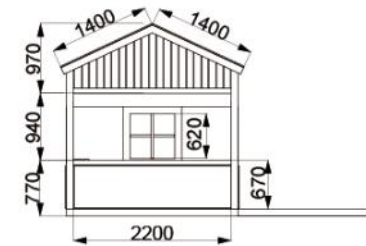

# SLALOM LOG STILTS

Top View

Front View

Side View

Product Information	Dimensions (mm)
Category: Balancing Challenge	Length: 5400
Name: Notched Slalom Logs	Width: 1000
Code: BC02	Height: 1500

Height: 2600

Front View

Top View

## 5. WATER PLAY

Front View

Top View

Product Information	Dimensions (mm)
Category: Sculptures	Length: 3100
Name: Carved Water Play	Width: 250
Code: SC01	Height: 500

## 8. CUBBY HOUSES

Side View

Front View

Top View

Product Information	Dimensions (mm)
Category: Cubbies	Length: 3000
Name: Cubby House 1	Width: 2200
Code: C03	Height: 2660