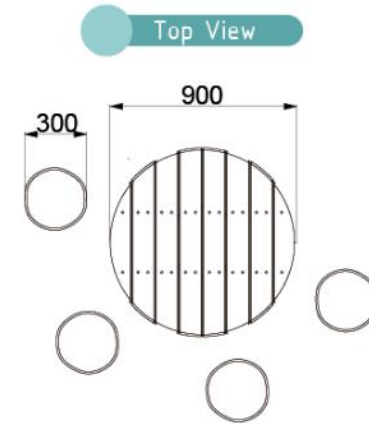

Height: 2600

Front View

Top View

# BRANCH TUNNEL

Product Information	Dimensions (mm)
Category: Tee Pees	Length: 3200
Name: Log Tee Pee	Width: 3200
Code: TP01	Height: 3500

# LOG TEE PEE

with Log Seats or Mushroom Seats

Product Information	Dimensions (mm)
Category: Seating	Length: 900
Name: Mushroom Table	Width: 900
Code: ST01	Height: 500

### 3. DISCOVERING

---

Side View

Front View

Top View

Product Information	Dimensions (mm)
Category: Cubbies	Length: 3600
Name: Pirate Ship	Width: 4200
Code: C05	Height: 3400