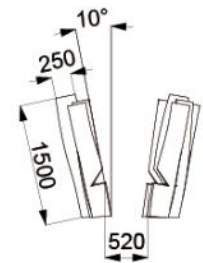

# 1. BALANCE

---

Front View

Top View

Product Information	Dimensions (mm)
Category: Balancing Challenge	Length: 4600
Name: Slalom Log Stilts	Width: 1150
Code: BC01	Height: 3300

# SLALOM LOG STILTS

Top View

Front View

Side View

Product Information	Dimensions (mm)
Category: Balancing Challenge	Length: 5400
Name: Notched Slalom Logs	Width: 1000
Code: BC02	Height: 1500

# NOTCHED SLALOM LOG

Product Information

Category: Balancing Challenge

Name: Overlapping Balancing Logs

Code: BC03

Dimensions (mm)

Length: 4000

Width: 2000

### 3. DISCOVERING

---

Side View

Front View

Top View

Product Information	Dimensions (mm)
Category: Cubbies	Length: 3600
Name: Pirate Ship	Width: 4200
Code: C05	Height: 3400