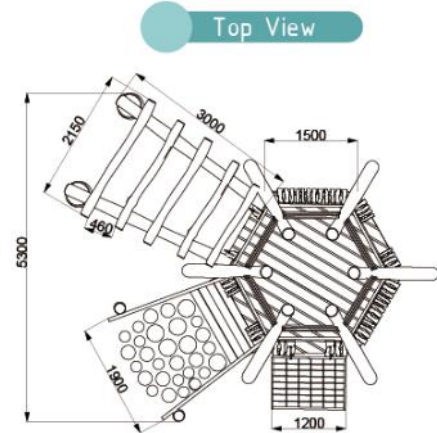

### 3. DISCOVERING

---

Side View

Front View

Top View

Product Information	Dimensions (mm)
Category: Cubbies	Length: 3600
Name: Pirate Ship	Width: 4200
Code: C05	Height: 3400

Length: 1200

Width: 500

Height: 530

## 4. CLIMBING FORTS

Front View

Top View

Product Information	Dimensions (mm)
Category: Forts	Length: 8000
Name: Big Log Fort	Width: 6000
Code: F003	Height: 3500

# BIG LOG FORT

Product Information	Dimensions (mm)
Category: Forts	Length: 6000
Name: Tee Pee Fort	Width: 5300
Code: F002	Height: 4850