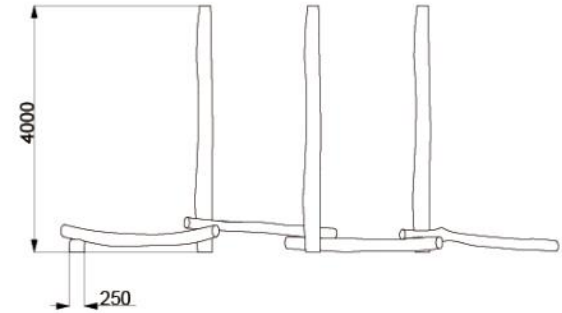

# 1. BALANCE

---

Front View

Top View

Product Information	Dimensions (mm)
Category: Balancing Challenge	Length: 4600
Name: Slalom Log Stilts	Width: 1150
Code: BC01	Height: 3300

# SLALOM LOG STILTS

Top View

Front View

Side View

Product Information	Dimensions (mm)
Category: Balancing Challenge	Length: 5400
Name: Notched Slalom Logs	Width: 1000
Code: BC02	Height: 1500

# NOTCHED SLALOM LOG

Product Information

Category: Balancing Challenge

Name: Overlapping Balancing Logs

Code: BC03

Dimensions (mm)

Length: 4000

Width: 2000

Height: 4000

Front View

Top View