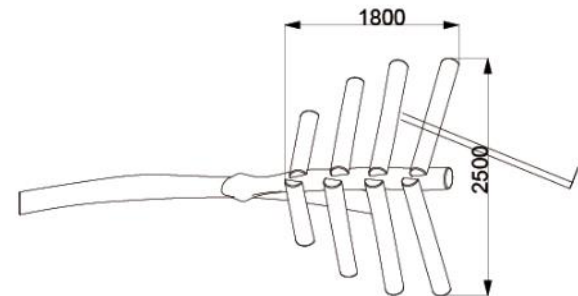

## 2. GATHERING

---

Product Information	Dimensions (mm)
Category: Cubbies	Length: 4500
Name: Log Humpy	Width: 2500
Code: C02	Height: 1500

Front View

Top View

# LOG HUMPHY

Product Information

Category: Cubbies

Name: Branch Tunnel

Code: C01

Dimensions (mm)

Length: 4000

Width: 1800