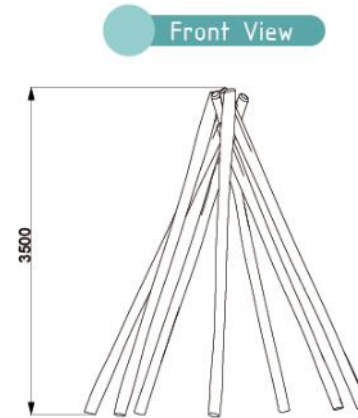

## 2. GATHERING

---

Product Information	Dimensions (mm)
Category: Cubbies	Length: 4500
Name: Log Humpy	Width: 2500
Code: C02	Height: 1500

Front View

Top View

Height: 2600

Front View

Top View

# BRANCH TUNNEL

Product Information	Dimensions (mm)
Category: Tee Pees	Length: 3200
Name: Log Tee Pee	Width: 3200
Code: TP01	Height: 3500

# LOG TEE PEE

with Log Seats or Mushroom Seats

Product Information	Dimensions (mm)
Category: Seating	Length: 900
Name: Mushroom Table	Width: 900
Code: ST01	Height: 500