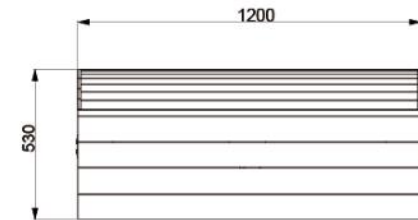

Top View

Front View

Product Information

Category: Play

Name: Treasure Chest

Code: TP01

Dimensions (mm)

Length: 1200

Width: 500

Height: 530

TREASURE CHEST