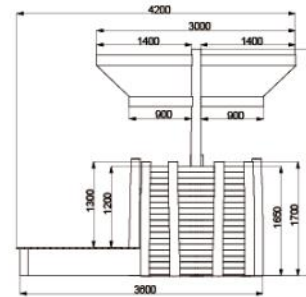

Height: 2600

Front View

Top View

# LOG TEE PEE

with Log Seats or Mushroom Seats

Product Information	Dimensions (mm)
Category: Seating	Length: 900
Name: Mushroom Table	Width: 900
Code: ST01	Height: 500

# MUSHROOM TABLE

### 3. DISCOVERING

---

Side View

Front View

Top View

Product Information	Dimensions (mm)
Category: Cubbies	Length: 3600
Name: Pirate Ship	Width: 4200
Code: C05	Height: 3400