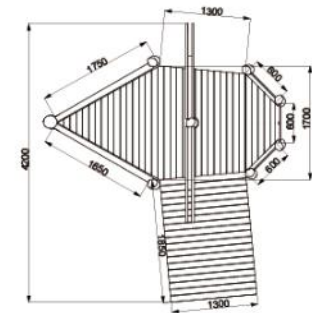

# SLALOM LOG STILTS

Top View

Front View

Side View

Product Information	Dimensions (mm)
Category: Balancing Challenge	Length: 5400
Name: Notched Slalom Logs	Width: 1000
Code: BC02	Height: 1500

### 3. DISCOVERING

---

Side View

Front View

Top View

Product Information	Dimensions (mm)
Category: Cubbies	Length: 3600
Name: Pirate Ship	Width: 4200
Code: C05	Height: 3400

Length: 1200

Width: 500

Height: 530

# TREASURE CHEST

Front View

Top View

Product Information	Dimensions (mm)
Category: Fence	Length: 4800
Name: Picket Fence	Width: Balusters 86x19 mm
Code: FE01	Height: 1000