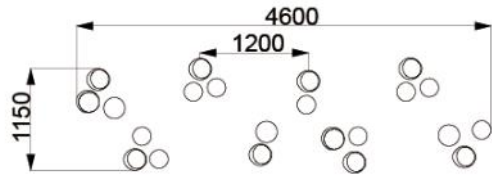

# 1. BALANCE

---

Front View

Top View

Product Information	Dimensions (mm)
Category: Balancing Challenge	Length: 4600
Name: Slalom Log Stilts	Width: 1150
Code: BC01	Height: 3300

# SLALOM LOG STILTS

Top View

Front View

Side View

Product Information	Dimensions (mm)
Category: Balancing Challenge	Length: 5400
Name: Notched Slalom Logs	Width: 1000
Code: BC02	Height: 1500

# NOTCHED SLALOM LOG

Product Information

Category: Balancing Challenge

Name: Overlapping Balancing Logs

Code: BC03

Dimensions (mm)

Length: 4000

Width: 2000

### 3. DISCOVERING

---

Side View

Front View

Top View

Product Information	Dimensions (mm)
Category: Cubbies	Length: 3600
Name: Pirate Ship	Width: 4200
Code: C05	Height: 3400