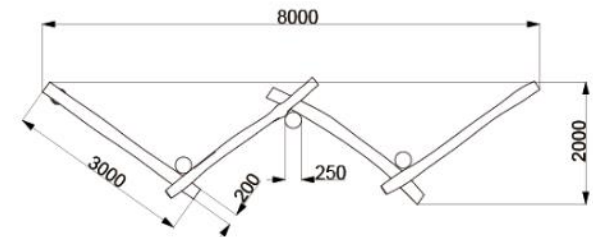

OVERLAPPING BALANCING LOGS