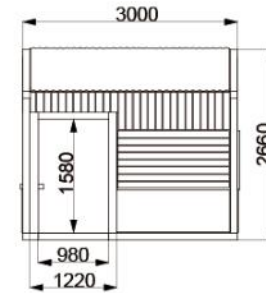

# SLALOM LOG STILTS

Top View

Front View

Side View

Product Information	Dimensions (mm)
Category: Balancing Challenge	Length: 5400
Name: Notched Slalom Logs	Width: 1000
Code: BC02	Height: 1500

## 5. WATER PLAY

Front View

Top View

Product Information	Dimensions (mm)
Category: Sculptures	Length: 3100
Name: Carved Water Play	Width: 250
Code: SC01	Height: 500

## 6. SWING SETS

## 8. CUBBY HOUSES

Side View

Front View

Top View

Product Information	Dimensions (mm)
Category: Cubbies	Length: 3000
Name: Cubby House 1	Width: 2200
Code: C03	Height: 2660