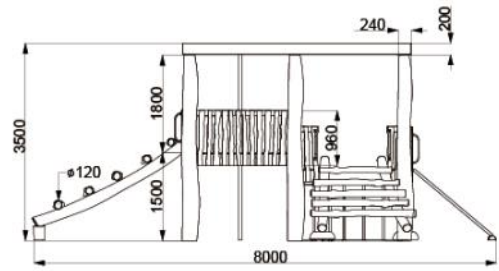

### 3. DISCOVERING

---

Side View

Front View

Top View

Product Information	Dimensions (mm)
Category: Cubbies	Length: 3600
Name: Pirate Ship	Width: 4200
Code: C05	Height: 3400

# TREASURE CHEST

Front View

Top View

Product Information	Dimensions (mm)
Category: Fence	Length: 4800
Name: Picket Fence	Width: Balusters 86x19 mm
Code: FE01	Height: 1000

## 4. CLIMBING FORTS

Front View

Top View

Product Information	Dimensions (mm)
Category: Forts	Length: 8000
Name: Big Log Fort	Width: 6000
Code: F003	Height: 3500