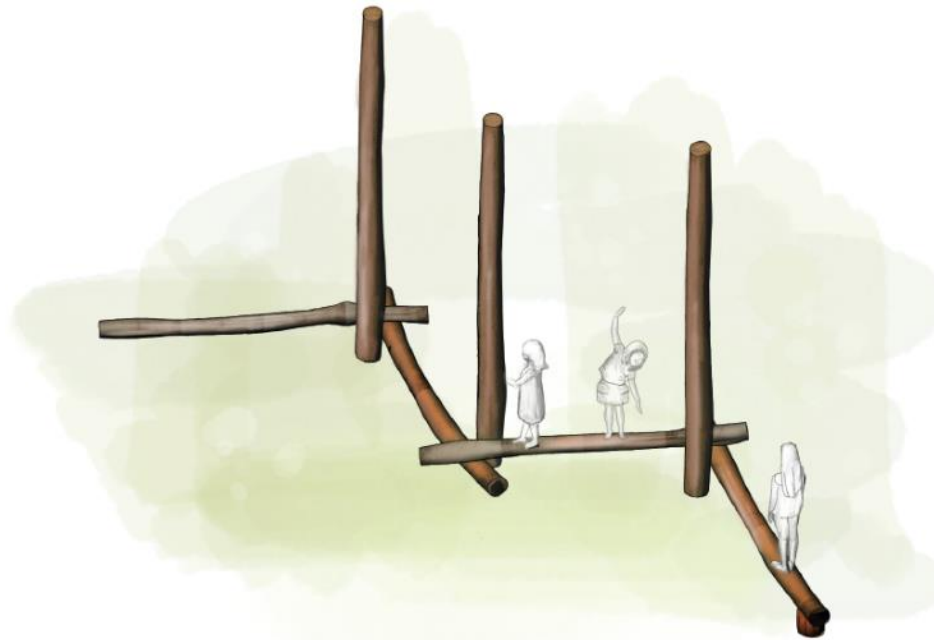

Product Information

Category: Balancing Challenge

Name: Overlapping Balancing Logs

Code: BC03

Dimensions (mm)

Length: 4000

Width: 2000

Height: 4000