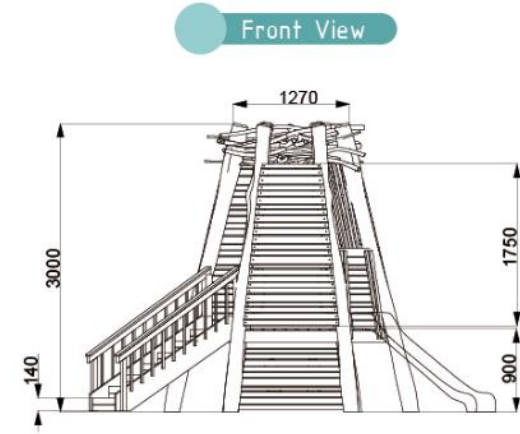

PRESCHOOL TEE PEE FORT