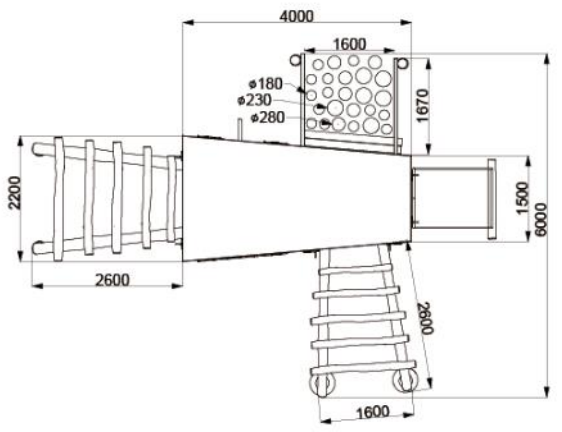

### 3. DISCOVERING

---

Side View

Front View

Top View

Product Information	Dimensions (mm)
Category: Cubbies	Length: 3600
Name: Pirate Ship	Width: 4200
Code: C05	Height: 3400

Length: 1200

Width: 500

Height: 530

## 4. CLIMBING FORTS

Front View

Top View

Product Information	Dimensions (mm)
Category: Forts	Length: 8000
Name: Big Log Fort	Width: 6000
Code: F003	Height: 3500

# BIG LOG FORT

Product Information	Dimensions (mm)
Category: Forts	Length: 6000
Name: Tee Pee Fort	Width: 5300
Code: F002	Height: 4850