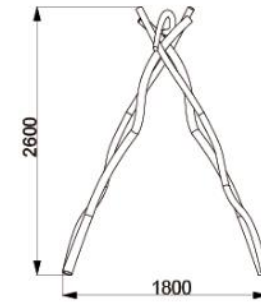

## 2. GATHERING

---

Product Information	Dimensions (mm)
Category: Cubbies	Length: 4500
Name: Log Humpy	Width: 2500
Code: C02	Height: 1500

Front View

Top View

# LOG HUMPHY

Product Information

Category: Cubbies

Name: Branch Tunnel

Code: C01

Dimensions (mm)

Length: 4000

Width: 1800

Height: 2600

Front View

Top View

# BRANCH TUNNEL

Product Information	Dimensions (mm)
Category: Tee Pees	Length: 3200
Name: Log Tee Pee	Width: 3200
Code: TP01	Height: 3500