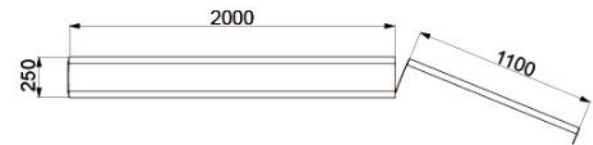

## 5. WATER PLAY

Front View

Top View

Product Information	Dimensions (mm)
Category: Sculptures	Length: 3100
Name: Carved Water Play	Width: 250
Code: SC01	Height: 500